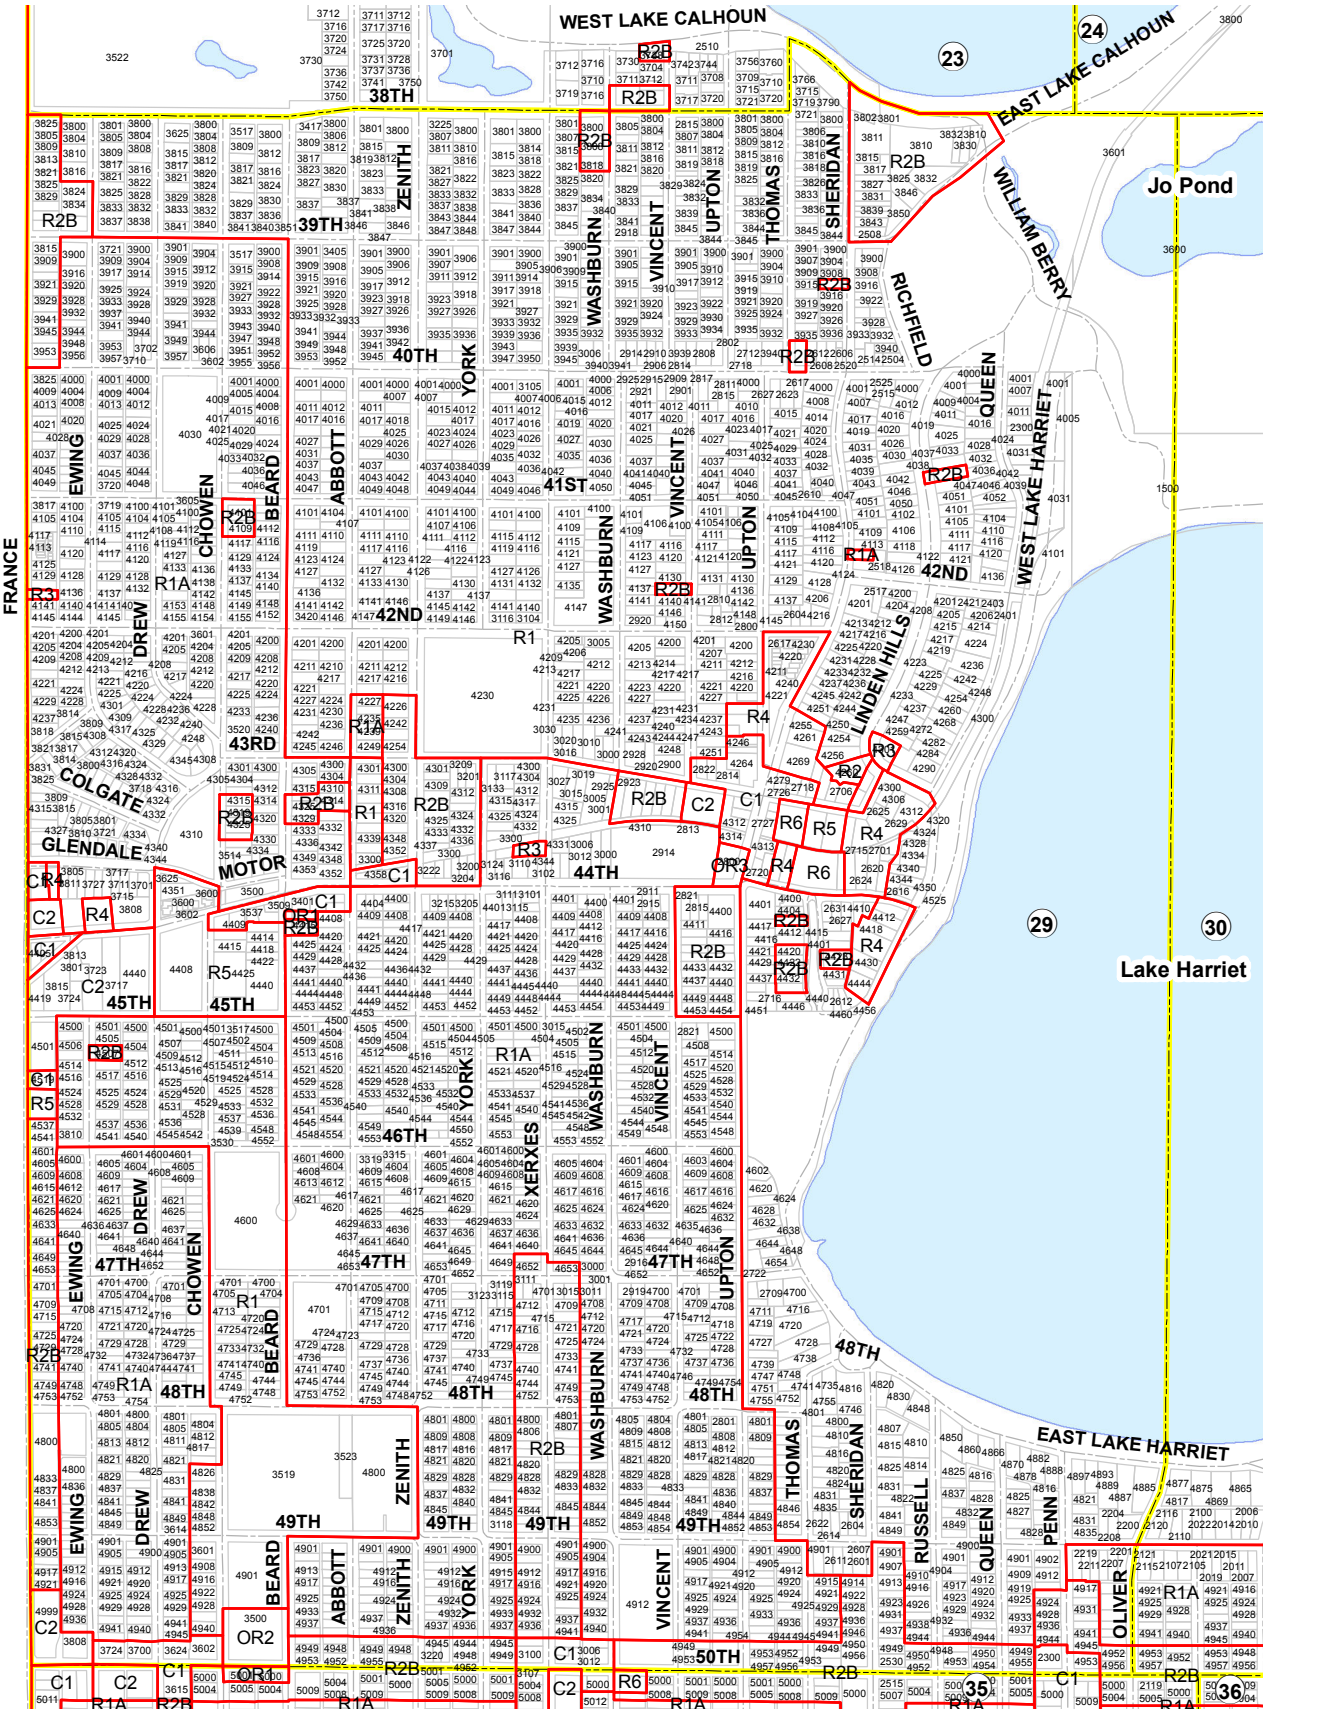

PRIMARY ZONING DISTRICTS

- RESIDENCE DISTRICTS**
 LOW DENSITY
 R1
 R2
 R3
 R4
 R5
 R6

- OFFICE RESIDENCE DISTRICTS**
 OR1
 OR2
 OR3
- COMMERCIAL DISTRICTS**
 C1
 C2
 C3
 C4

- DOWNTOWN DISTRICTS**
 B4
 B4C
 B4S
- INDUSTRIAL DISTRICTS**
 I2
 I3

12 PLATE NUMBER

Last Amended : January 23, 2014

Primary Zoning Plate Boundaries

0 250 500 1,000 1,500 Feet

MINNEAPOLIS ZONING PLATE 29